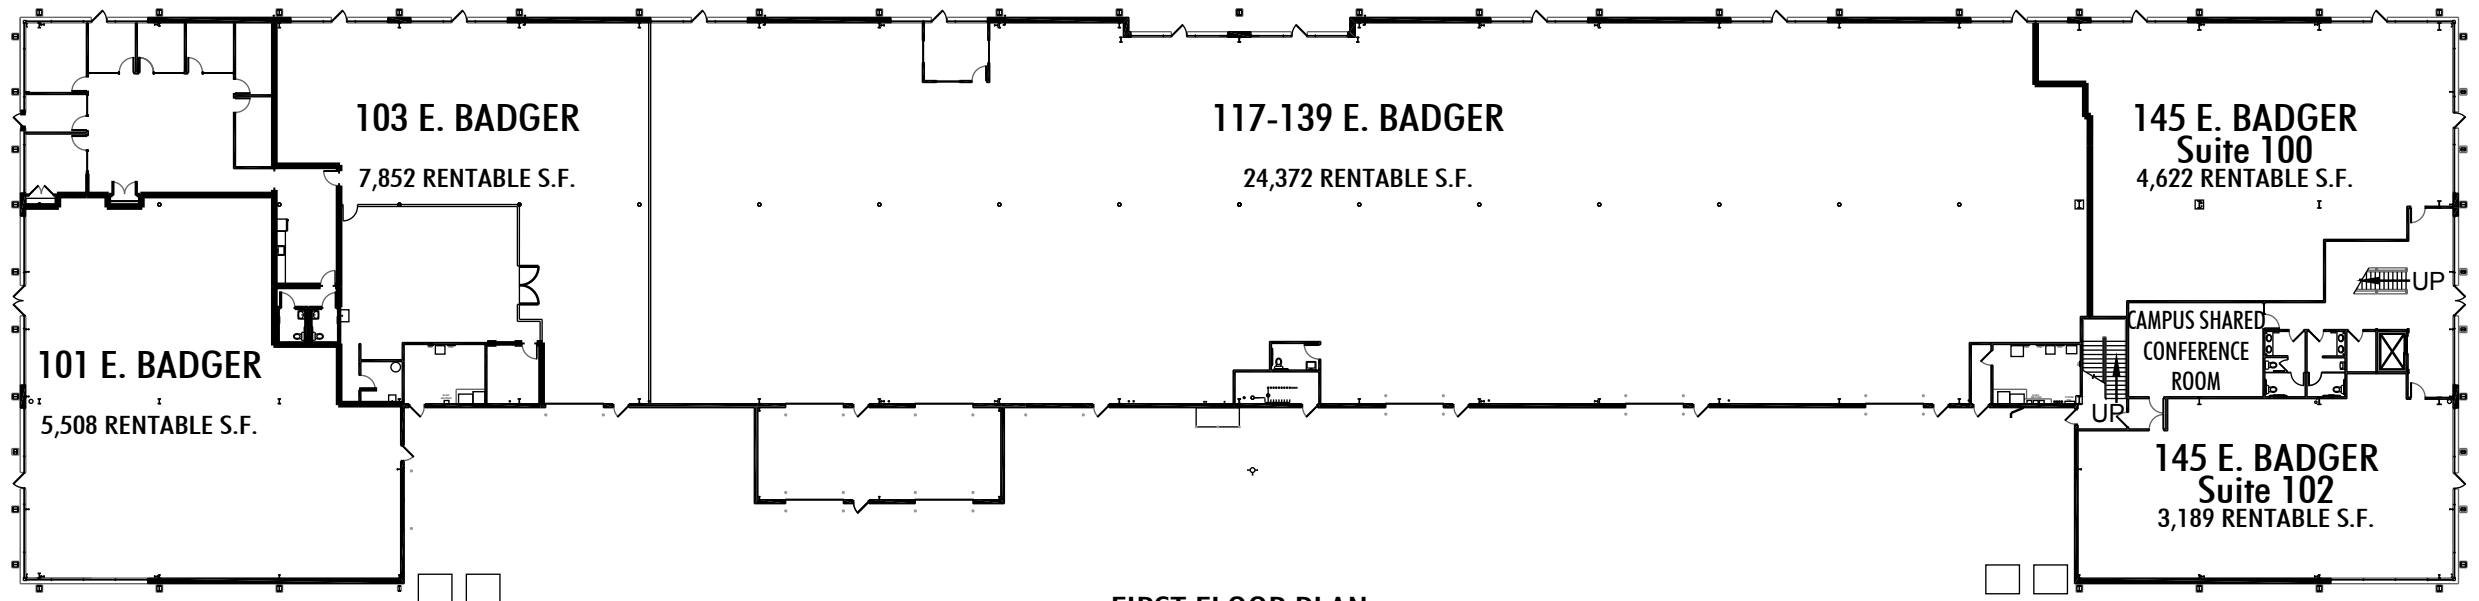

TECH BUILDING 1
101-145 E. BADGER ROAD

Alexander
Commercial

Novation
Campus
Enterprise • Industry • Trade
An Alexander Development

FIRST FLOOR PLAN

TECH BUILDING 2

NOVATION CAMPUS

145 E. BADGER ROAD, SUITE 200
 MADISON, WISCONSIN 53713
 TELEPHONE 608-258-5580
 FAX 608-258-5599

5-14-2008
 hardwarebydesign/TECHBLDG2 MKT.DWG

**199 E. BADGER ROAD
SUITE 101
TECH BUILDING**

Location Plan

Alexander
Commercial

NOVATION
Campus
Enterprise • Industry • Trade
An Alexander Development

Area calculations are based upon ANSI/BOMA Z65.1-1996

TECH BUILDING 2 151 E. BADGER ROAD

Location Plan