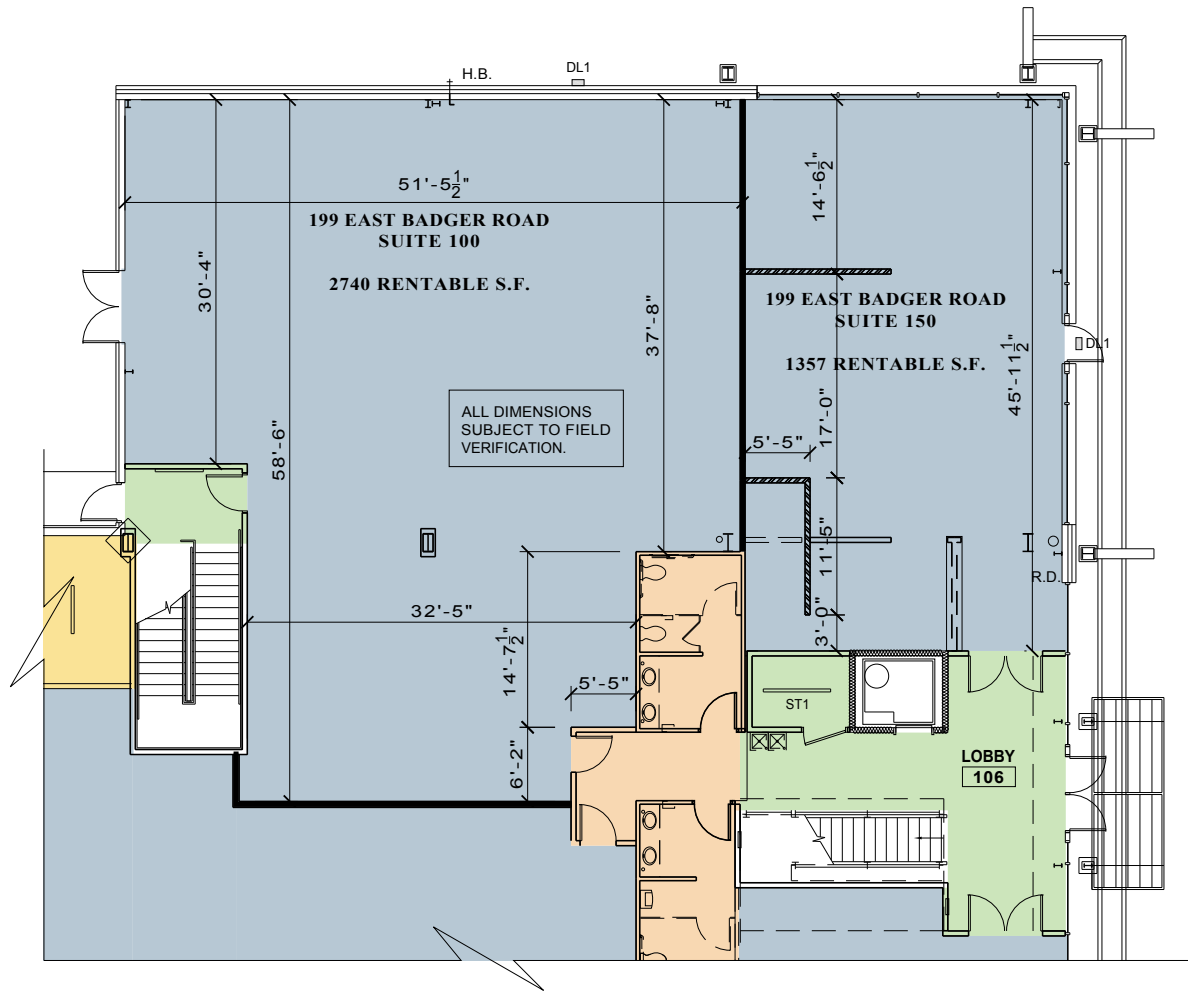

TECH BUILDING 1
101-145 E. BADGER ROAD

Alexander
Commercial

Novation
Campus
Enterprise • Industry • Trade
An Alexander Development

FIRST FLOOR PLAN

TECH BUILDING 2

NOVATION CAMPUS

145 E. BADGER ROAD, SUITE 200
 MADISON, WISCONSIN 53713
 TELEPHONE 608-258-5580
 FAX 608-258-5599

5-14-2008
 hardwarebydesign/TECHBLDG2 MKT.DWG

**199 E. BADGER ROAD
SUITE 101
TECH BUILDING**

Location Plan

Alexander
Commercial

NOVATION
Campus
Enterprise • Industry • Trade
An Alexander Development

Area calculations are based upon ANSI/BOMA Z65.1-1996