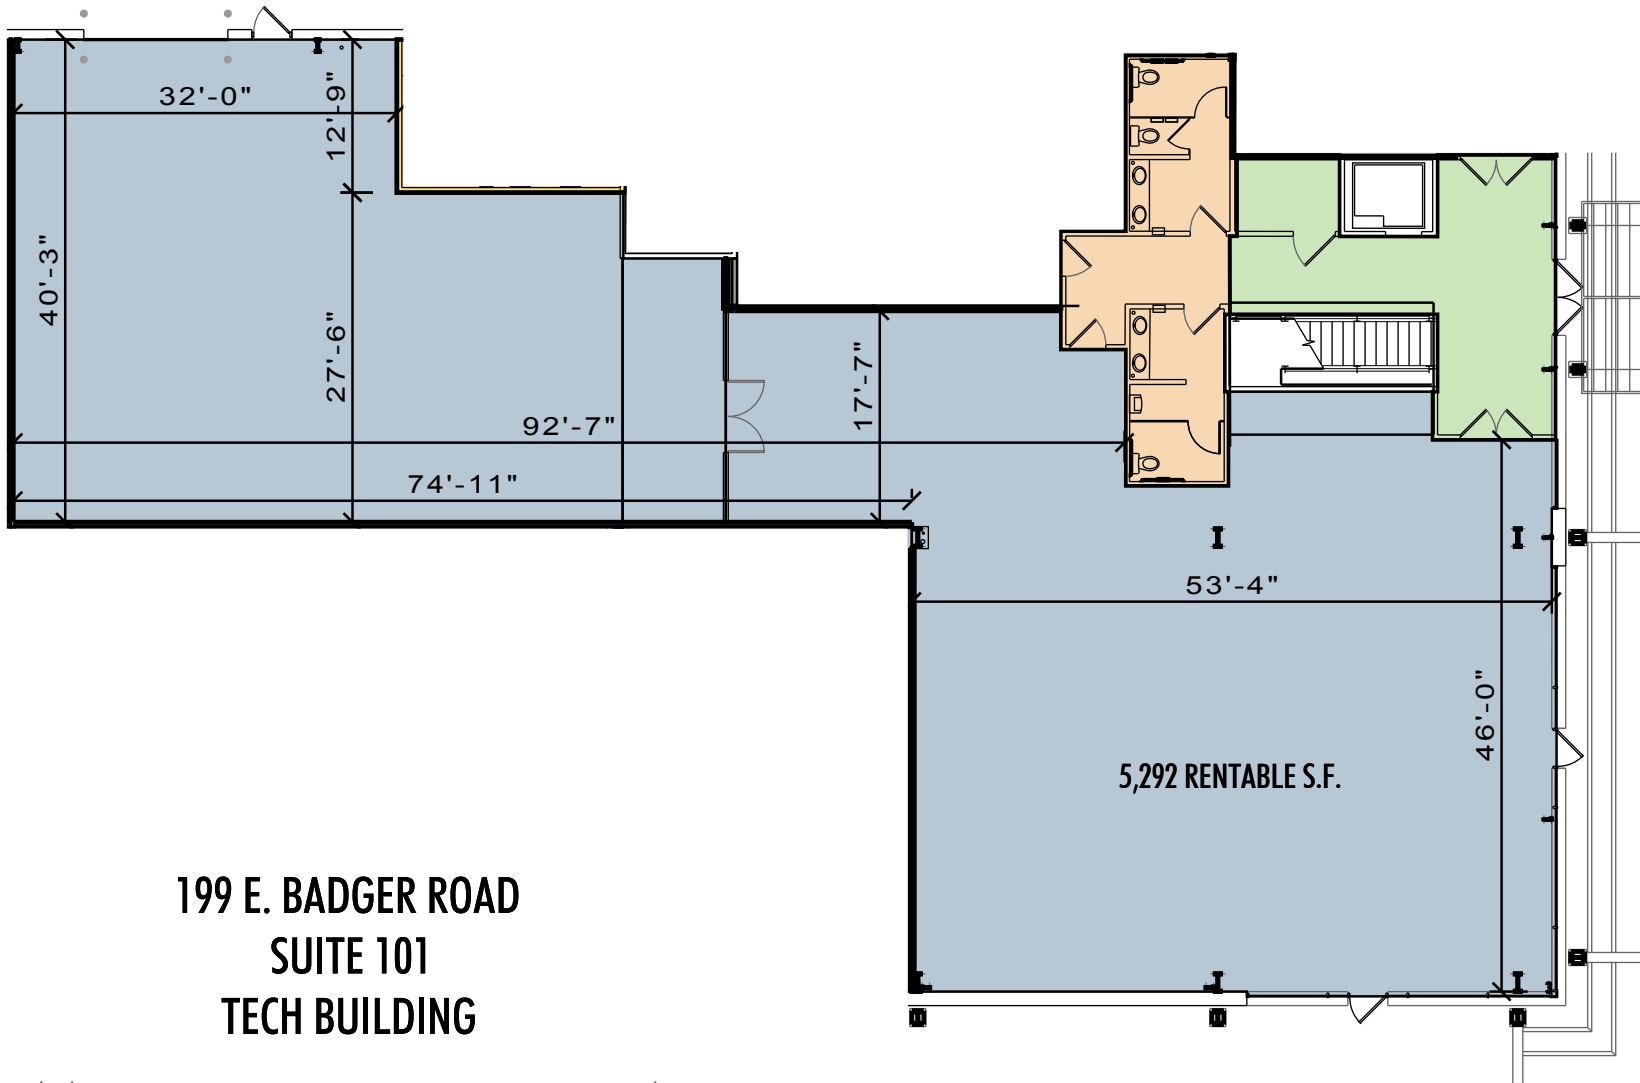

TECH BUILDING 1
101-145 E. BADGER ROAD

Alexander
Commercial

Novation
Campus
Enterprise • Industry • Trade
An Alexander Development

FIRST FLOOR PLAN

TECH BUILDING 2

NOVATION CAMPUS

145 E. BADGER ROAD, SUITE 200
 MADISON, WISCONSIN 53713
 TELEPHONE 608-258-5580
 FAX 608-258-5599

5-14-2008
 hardwarebydesign/TECHBLDG2 MKT.DWG

**199 E. BADGER ROAD
SUITE 101
TECH BUILDING**

Location Plan

Alexander
Commercial

NOVATION
Campus
Enterprise • Industry • Trade
An Alexander Development

Area calculations are based upon ANSI/BOMA Z65.1-1996