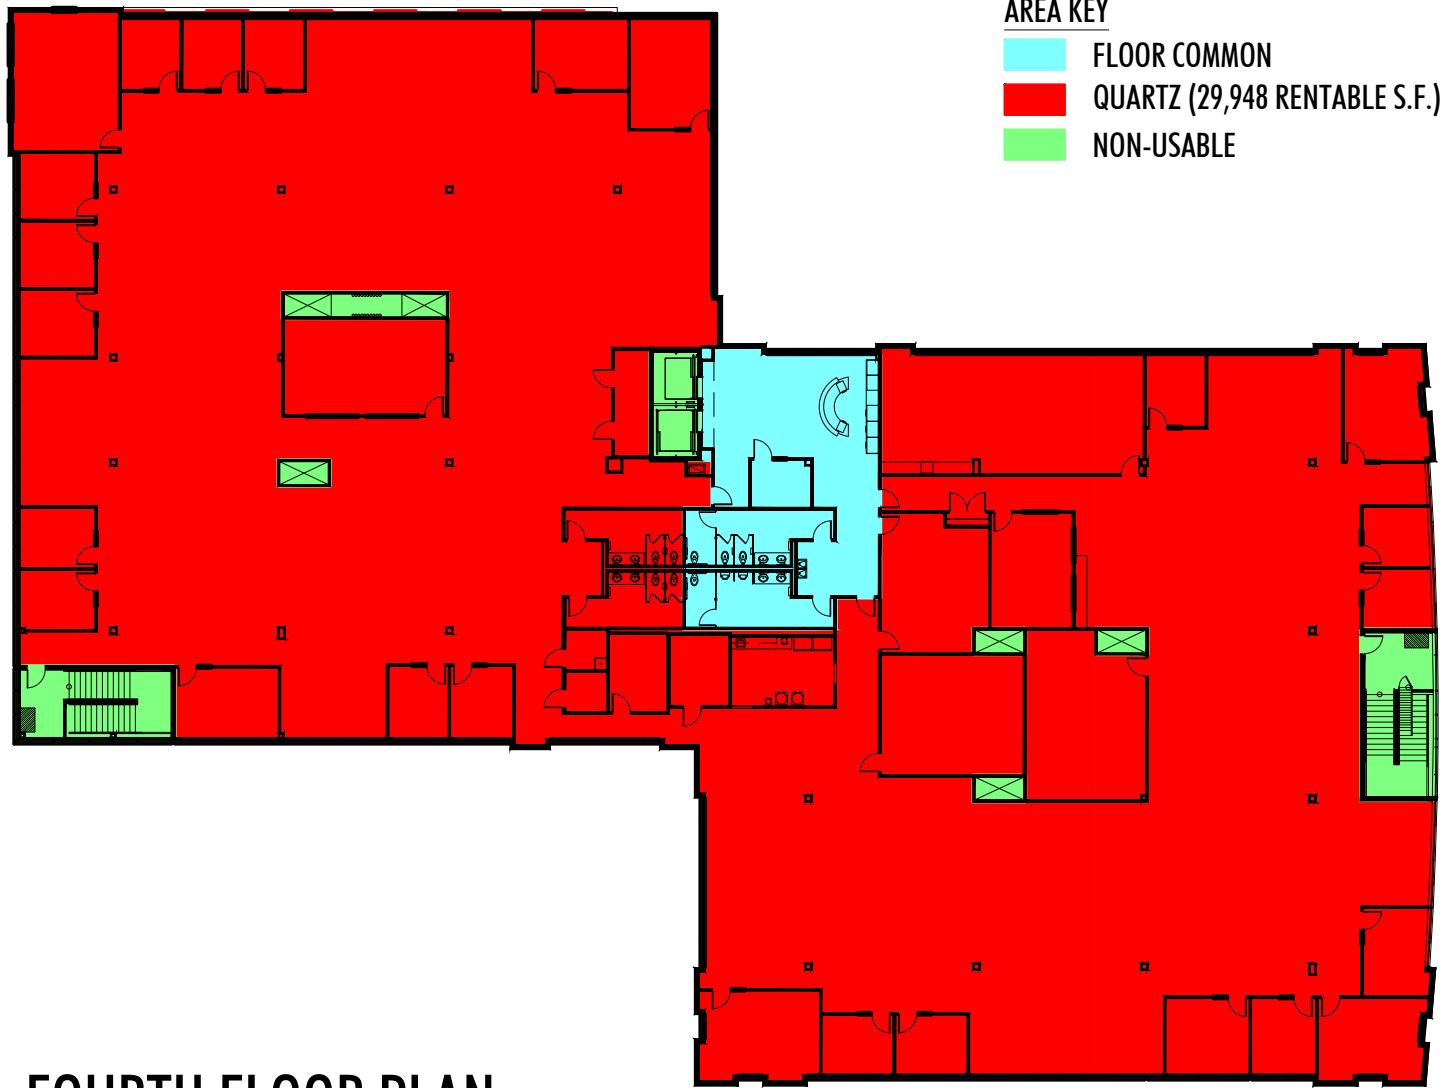

AREA KEY
 ■ BUILDING COMMON
 ■ PARKING
 ■ NON-USABLE

LOWER LEVEL PLAN

**2650 NOVATION PARKWAY
 MADISON, WI**

FIRST FLOOR PLAN

**2650 NOVATION PARKWAY
MADISON, WI**

SECOND FLOOR PLAN

**2650 NOVATION PARKWAY
MADISON, WI**

THIRD FLOOR PLAN

**2650 NOVATION PARKWAY
MADISON, WI**

FOURTH FLOOR PLAN

**2650 NOVATION PARKWAY
MADISON, WI**