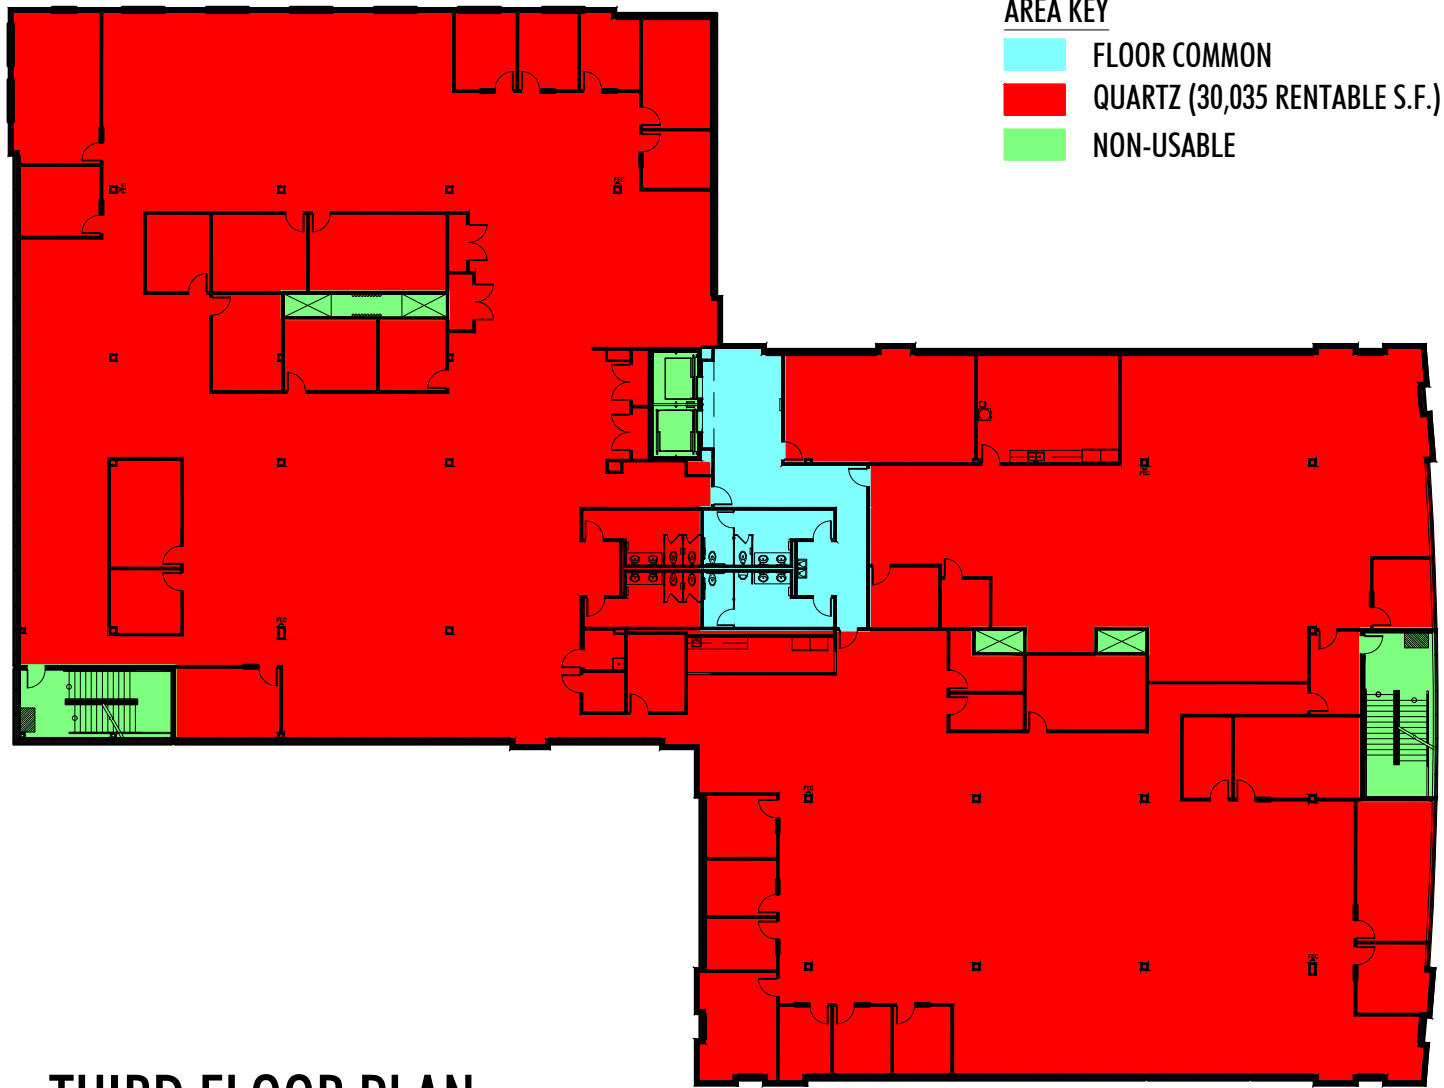

AREA KEY
 ■ BUILDING COMMON
 ■ PARKING
 ■ NON-USABLE

LOWER LEVEL PLAN

**2650 NOVATION PARKWAY
 MADISON, WI**

FIRST FLOOR PLAN

**2650 NOVATION PARKWAY
MADISON, WI**

SECOND FLOOR PLAN

**2650 NOVATION PARKWAY
MADISON, WI**

THIRD FLOOR PLAN

**2650 NOVATION PARKWAY
MADISON, WI**

FOURTH FLOOR PLAN

**2650 NOVATION PARKWAY
MADISON, WI**