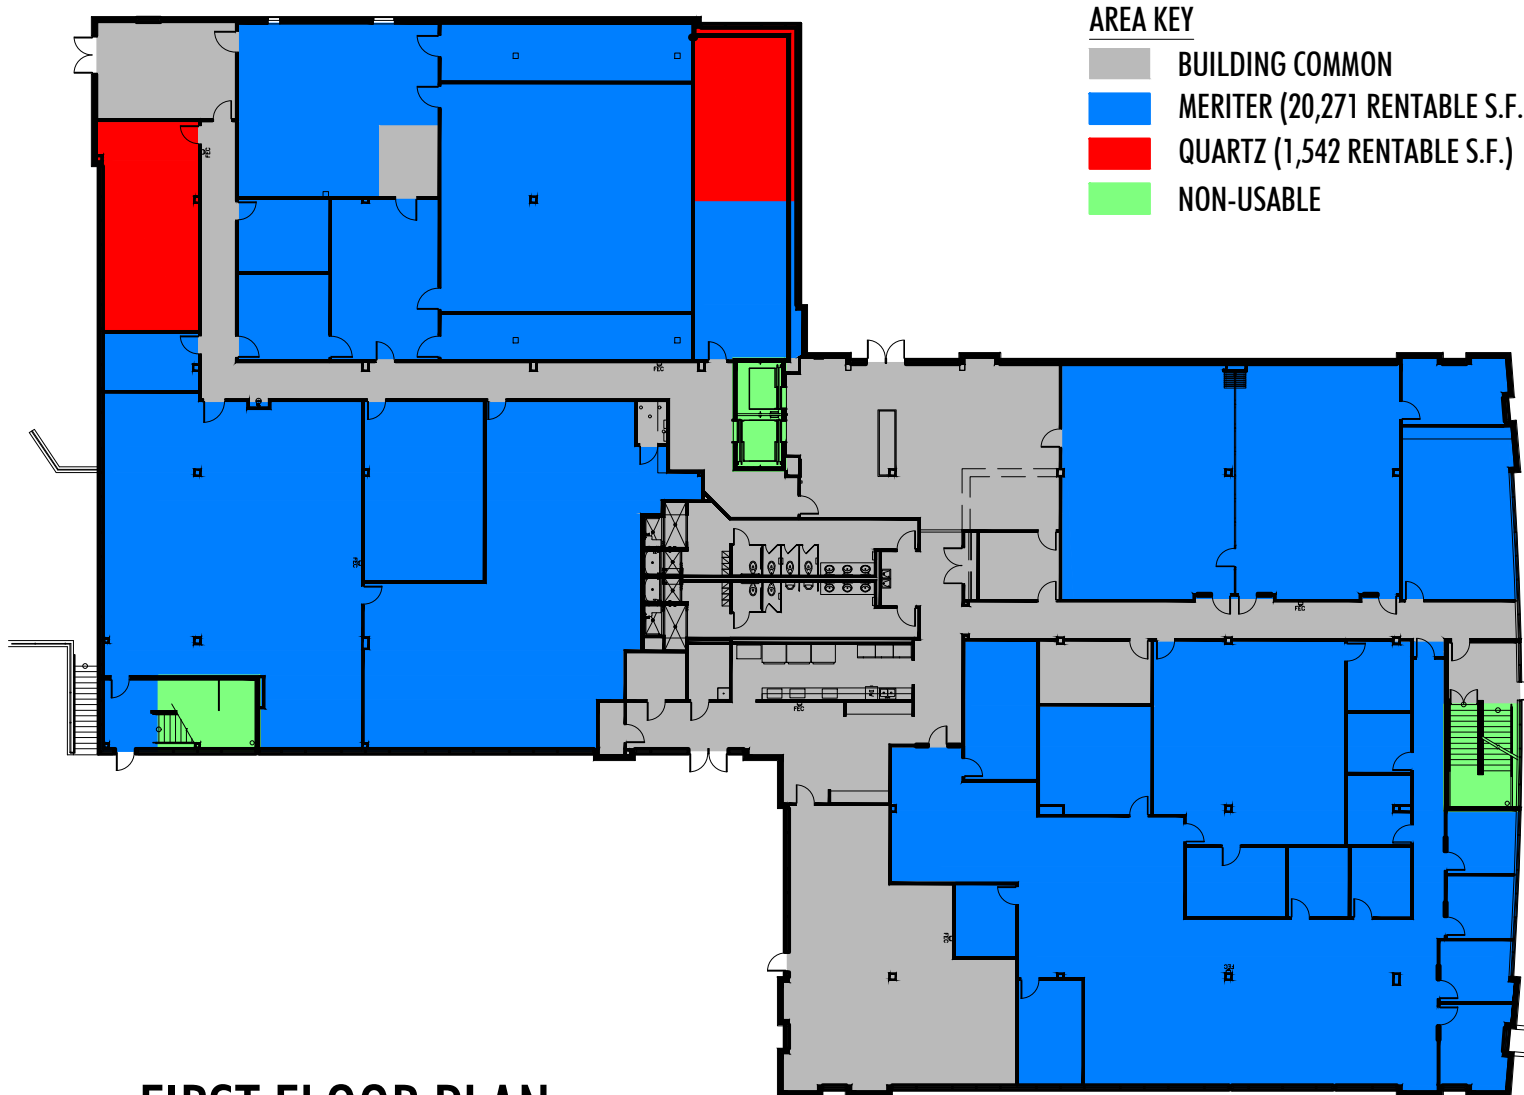

AREA KEY
 ■ BUILDING COMMON
 ■ PARKING
 ■ NON-USABLE

LOWER LEVEL PLAN

**2650 NOVATION PARKWAY
 MADISON, WI**

FIRST FLOOR PLAN

**2650 NOVATION PARKWAY
MADISON, WI**

SECOND FLOOR PLAN

**2650 NOVATION PARKWAY
MADISON, WI**

THIRD FLOOR PLAN

**2650 NOVATION PARKWAY
MADISON, WI**

FOURTH FLOOR PLAN

**2650 NOVATION PARKWAY
MADISON, WI**